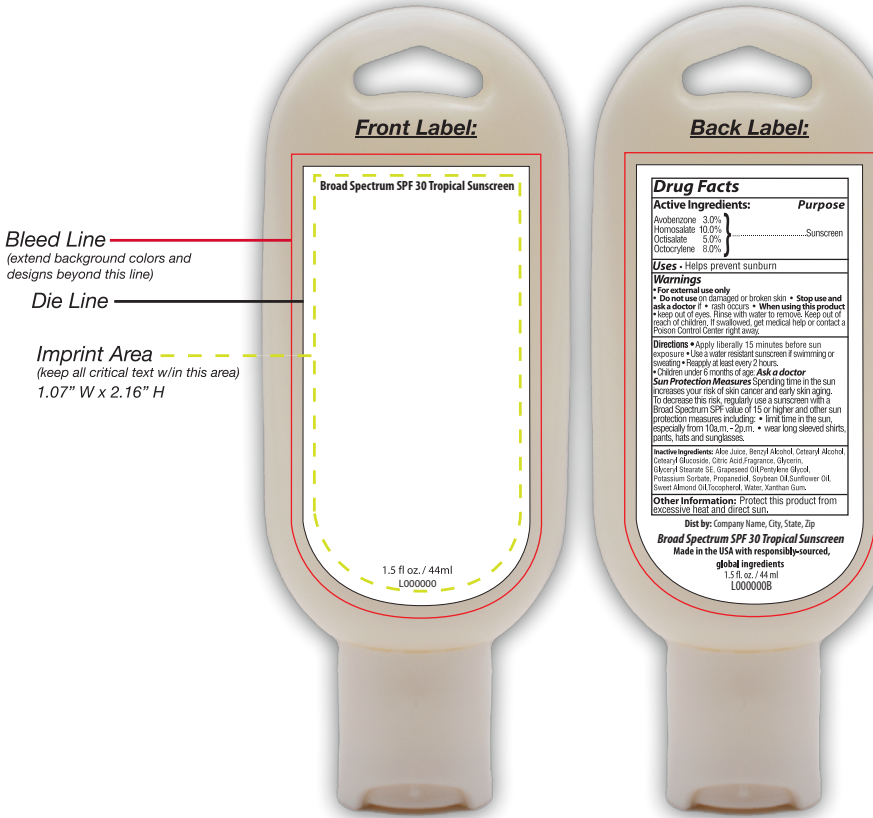

**Colors:** Please use CMYK or Coated Pantone (PMS C) colors only.

**DO NOT** use custom named swatches as they will not be recognized by our press and won't print

**Bleed Line**  
(extend background colors and designs beyond this line)

**Die Line**

**Imprint Area**  
(keep all critical text w/in this area)  
1.07" W x 2.16" H

**layout options:**