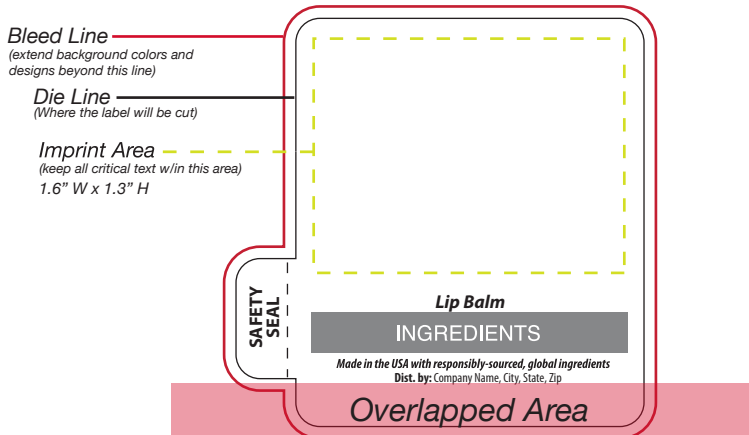

Colors: Please use CMYK or Coated Pantone (PMS C) colors only.

DO NOT use custom named swatches as they will not be recognized by our press and will not print.

DO NOT check anything for overprint.

Label Style options for this item:

- White
- Matte
- Chrome (Please indicate which pieces of artwork should be chrome)
- Chrome/Matte (Please indicate which pieces of artwork should be chrome)

Do not place anything in the Overlapped Area as this will be covered up when the label is wrapped around the lip balm tube.