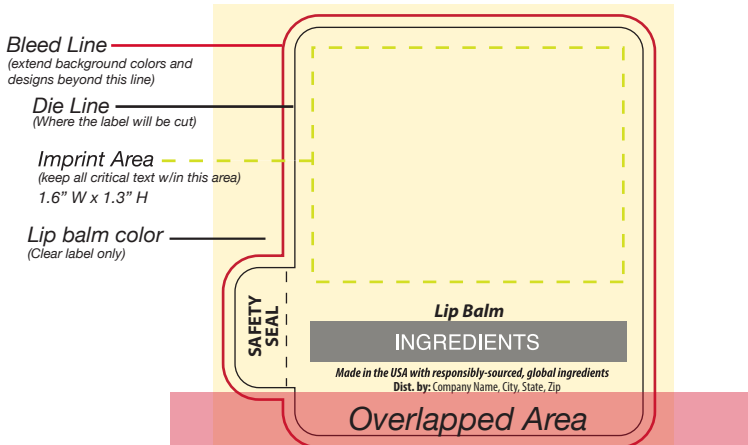

Colors: Please use CMYK or Coated Pantone (PMS C) colors only.

DO NOT use custom named swatches as they will not be recognized by our press and will not print.

DO NOT check anything for overprint.

Label Style options for this item:

- Clear
- White
- Matte
- Chrome (Please indicate which pieces of artwork should be chrome)
- Chrome/Matte (Please indicate which pieces of artwork should be chrome)

Do not place anything in the Overlapped Area as this will be covered up when the label is wrapped around the lip balm tube.