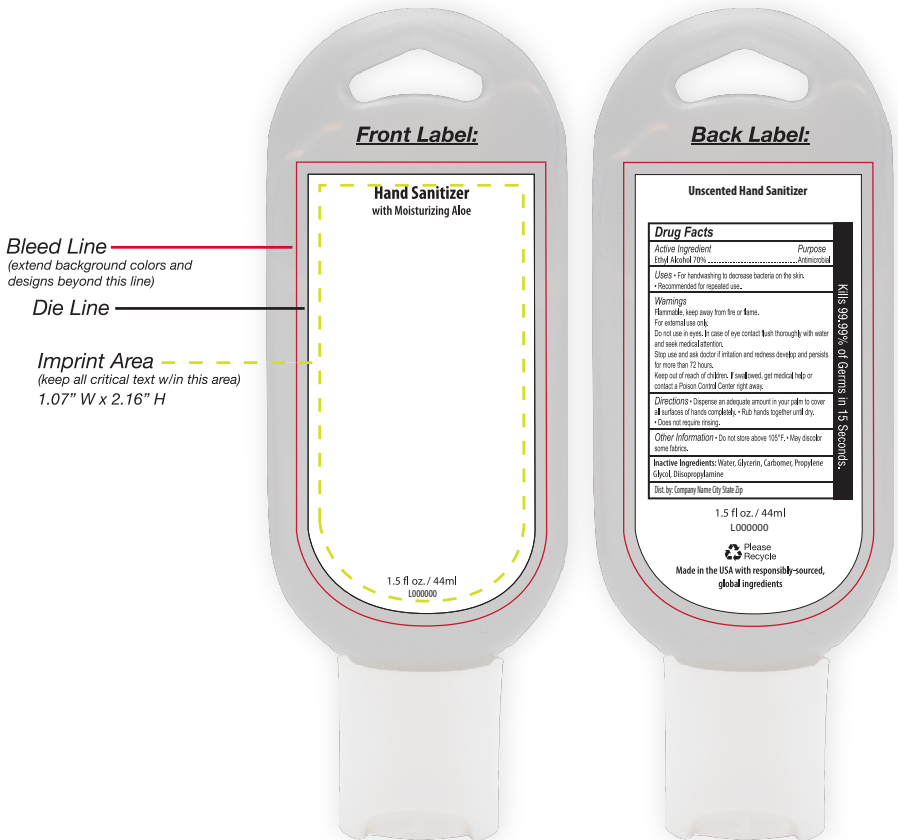

Colors: Please use CMYK or Coated Pantone (PMS C) colors only.

DO NOT use custom named swatches as they will not be recognized by our press and won't print

layout options: