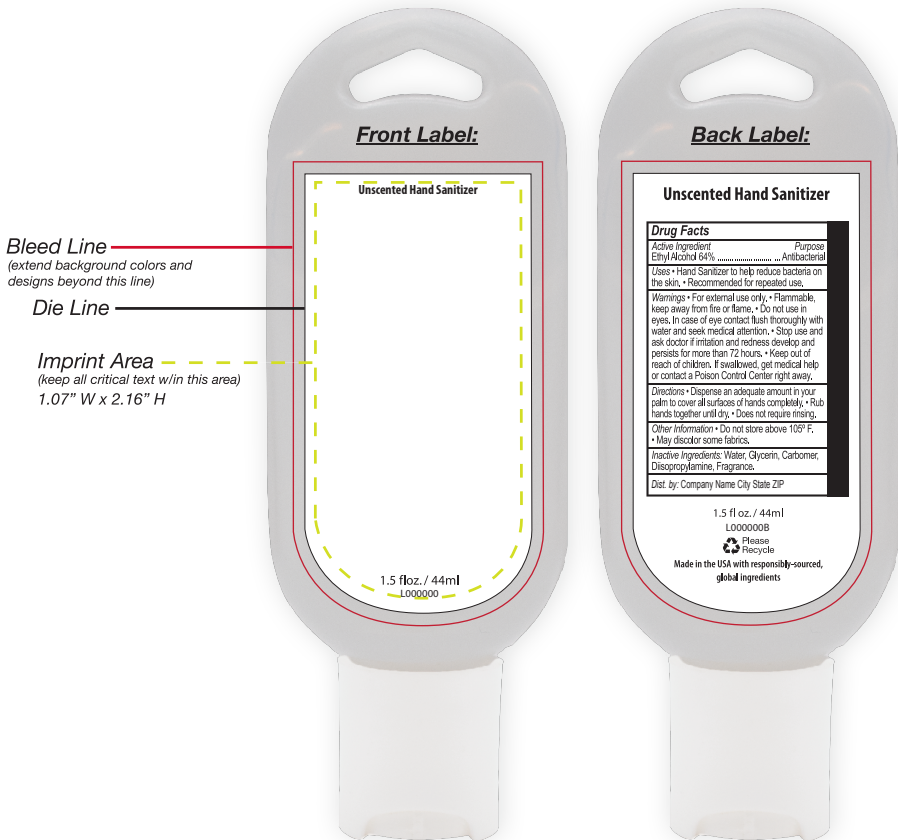

Colors: Please use CMYK or Coated Pantone (PMS C) colors only.

DO NOT use custom named swatches as they will not be recognized by our press and won't print

layout options: