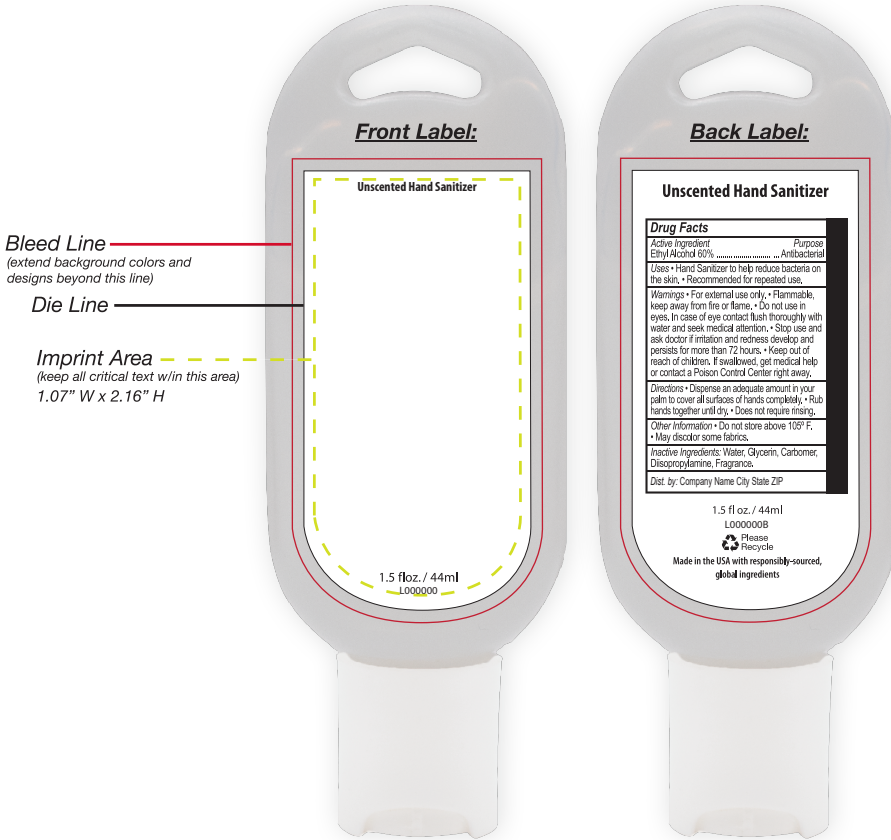

**Colors:** Please use CMYK or Coated Pantone (PMS C) colors only.

**DO NOT** use custom named swatches as they will not be recognized by our press and won't print

**Bleed Line**  
(extend background colors and designs beyond this line)

**Die Line**

**Imprint Area**  
(keep all critical text w/in this area)  
1.07" W x 2.16" H

**layout options:**