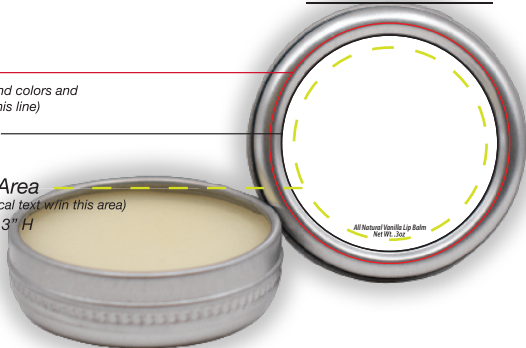

Colors: Please use CMYK or Coated Pantone (PMS C) colors only.

DO NOT use custom named swatches as they will not be recognized by our press and will not print.

Front Label:

Bleed Line
(extend background colors and designs beyond this line)

Die Line

Imprint Area
(keep all critical text w/in this area)
1.6" W x 1.3" H

Back Label:

All Natural Vanilla Lip Balm

Ingredients: Sunflower Oil*, Beeswax, Olive Oil*,
Flavor, Tocopherol, Hemp Seed Oil*, Rosemary
Extract, Aloe Extract, Soybean Oil, Sunflower Seed
Oil Glycerides, Canola Oil. *Organic Net Wt. .3oz.
**Made in the USA with responsibly-sourced,
global ingredients.**