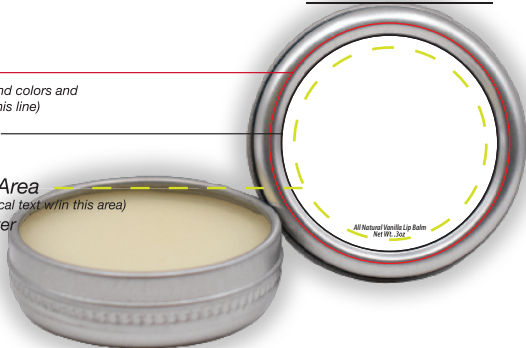

**Colors:** Please use CMYK or Coated Pantone (PMS C) colors only.

**DO NOT** use custom named swatches as they will not be recognized by our press and will not print.

## Front Label:

**Bleed Line**  
(extend background colors and designs beyond this line)

**Die Line**

**Imprint Area**  
(keep all critical text w/in this area)  
1" Diameter

## Back Label: